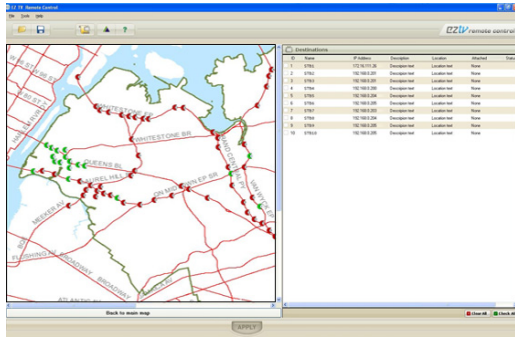

To reduce video artifacts typically generated by remote traffic and surveillance cameras, Optibase's advanced pre-processing and filtering technologies provide high picture quality with low bit rates, and optimized utilization of system bandwidth.

The Optibase EZ TV IPTV system gives the DOT a resource-effective system for the distribution of live digital video feeds, managed by a highly adaptable and resource-efficient administrative toolset, and providing intuitive, easily configurable information monitoring options for end users. The industry-leading Optibase viewer GUI enables end users to monitor 1, 4, 9 or 16 simultaneous streams in easily configured onscreen windows.

With the Optibase EZ TV IPTV system in place, the city's emergency services organizations can now choose from hundreds of real-time feeds from cameras throughout the city. This instantaneous sharing of information facilitates real-time collaboration among agencies.

The result is that police and firefighting personnel, as well as traffic control and other emergency response resources, can now efficiently view any video feed available to DOT using the powerful Optibase PC-based video player as well as TV monitors and plasma screens in command centers, fed by IP decoder set-top boxes.

Advanced IPTV Services

Optibase EZ TV's advanced features give emergency response agencies new options for assuring staff readiness. EZ TV's video recording and Video-On-Demand (VOD) capabilities give NYC DOT powerful new tools

for realistic situation assessment training, scenario management exercises, and other skills development objectives.

In addition, the Optibase IPTV solution allows for cost-effective upgrades to High Definition (HD) broadcasting with low bit rate H.264 HD streams.

With its deep experience in video delivery systems, Optibase is positioned to provide state-of-the-art IPTV solutions that are specifically designed to meet current and future needs of emergency services agencies.

Key Benefits

- **Fast deployment** - Pre-integrated system enables effective deployment with any network size
- **Reliability** - Carrier class systems provide comprehensive redundancy, guaranteeing no single point of failure
- **High picture quality at low bit rates** - High quality H.264 video compression for broadcast quality without compromising bit rates
- **Centralized management** - IT administrators can easily manage remote access, content, and player distribution
- **Unified user management** - HTTP management application integrates with existing Microsoft Active Directory business rules to manage secure user access
- **Browser-based architecture** - Provides immediate access to all content, via a web browser, from every desktop throughout the system.
- **Powerful player** - The EZ TV PC player offers advanced capabilities, such as VOD support and multiple window mosaic views in HD/SD MPEG-1/2/4, H.264 and other video formats
- **Dynamic channel guide** - Users view up-to-date channel listings, with channels grouped for ease of use. Built-in tools simplify administrative tasks and automate content listing updates